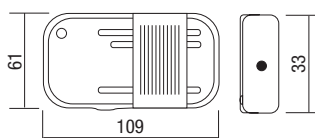

RN9140

Dimensioni (mm) - *Dimensions (mm)*

Norme di riferimento
Reference norms

- EN 55015
- EN 61000-3-2
- EN 61000-3-3
- EN 61347-1
- EN 61347-2-13
- EN 61547
- EN62384

Codice Code	LPH mm	Vac IN	CARICO DIM	Carico Load	W	Hz	ta °C	tc °C	Vout Vac	PCS	CCM cm ³
RN9140	120x39x28	220-240	C	HALO LED *	20÷55 3÷55	50/60	-15...50	80	12	25	6.800

Technical features

Dimmable independent electronic transformer halogen lamps (20÷60) and LED lamps (3÷60W), 12Vac (max 4/5 lamps)

- Class II protection against electric shocks by direct and indirect contact
- Supplied with terminal cover and cable clip
- Input and output terminal on the same side
- Fixing for slots for screws
- Compact size
- Protection: thermal, overload, overvoltage
- Regulation with Relco IGBT dimmer
- LT 2 UN NEW - Cod. RM0545 - Pag. 626
- DIMLAMPLED 34 D... - Pag. 628
- LT 1 UN - Cod. RM0540 - Pag. 633

Dimensioni (mm) - *Dimensions (mm)*

Norme di riferimento - Reference norms

EN61347-1	Sicurezza - <i>Safety</i>
EN61347-2-2	
EN61047	Prestazioni <i>Performance</i>
EN61000-3-2	Limiti armonici <i>Harmonic limits</i>
EN55015	Emissioni R.F.I. - <i>R.F.I. emission</i>
EN61547	Immunità <i>Immunity</i>
EN61000-3-3	Flickers