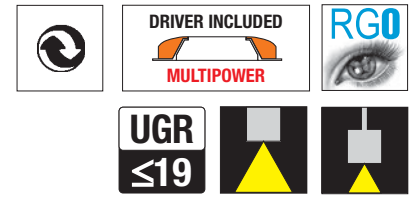

LED Mercedes 40 S-C

Dati fotometrici Photometric data

	colour	W max	Lm output	K	pcs	Kg	CELL
	B	24	2184	3000	001	3,50	6024-400
	N	24	2184	3000	001	3,50	6024-400B
	B	24	2184	3000	001	3,50	6024-400110
	B	24	2184	3000	001	3,50	6024-400DA
	N	24	2184	3000	001	3,50	6024-400BDA
	B	24	2184	4000	001	3,50	6024-400/4K
	N	24	2184	4000	001	3,50	6024-400B/4K
	B	24	2184	4000	001	3,50	6024-4004K110
	B	24	2184	4000	001	3,50	6024-400/4KDA
	N	24	2184	4000	001	3,50	6024-400B4KDA

N RAL 9005 - tempi di consegna 45 giorni - available in 45 days

LED Mercedes 60 S-C

Dati fotometrici Photometric data

	colour	W max	Lm output	K	pcs	Kg	CELL
	B	45	4095	3000	001	3,50	6048-600
	N	45	4095	3000	001	3,50	6048-600B
	B	45	4095	3000	001	3,50	6048-600110
	B	45	4095	3000	001	3,50	6048-600DA
	N	45	4095	3000	001	3,50	6048-600BDA
	B	45	4095	4000	001	3,50	6048-600/4K
	N	45	4095	4000	001	3,50	6048-600B/4K
	B	45	4095	4000	001	3,50	6048-6004K110
	B	45	4095	4000	001	3,50	6048-600/4KDA
	N	45	4095	4000	001	3,50	6048-600B4KDA

N RAL 9005 - tempi di consegna 45 giorni - available in 45 days