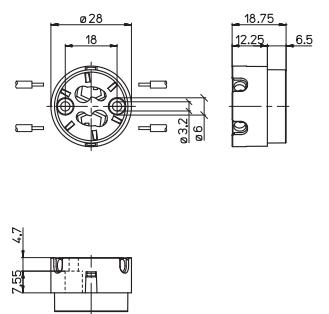

— Steatite body
— PPS base (T1= 240 °C)
— Nickel contacts

226/...-UL (a richiesta/on demand)

1226/SF

GU10 2A-250V T270

PORTALAMPADE IP20

— Corpo in LCP
— Contatti in acciaio nichelato

IP20 LAMP HOLDER

— LCP body
— Nickel plated steel contacts

3226/SF

GU10 2A-250V T270

PORTALAMPADE IP20

— Corpo in LCP
— Contatti in acciaio nichelato

IP20 LAMP HOLDER

— LCP body
— Nickel plated steel contacts

118 118/N

SUPPORTI PER CLASSE II

118= bianco .../N= nero
— Corpo in PBT

BRACKETS FOR CLASS II

118= white .../N= black
— PBT body

Per/For: 226/... 1226/... 3226/...

118/A 118/A-N 118/B 118/B-N

SUPPORTI PER CLASSE II

118/A 118/B= bianco .../N= nero
— Corpo in PBT