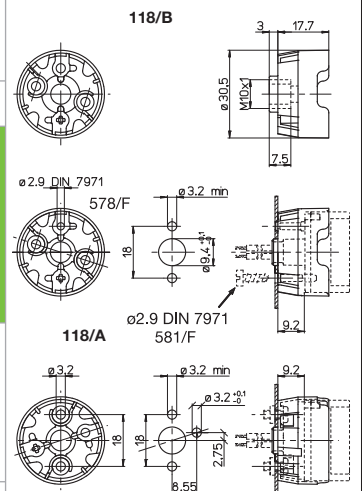

— Steatite body
— PPS base (T1= 240 °C)
— Nickel contacts

226/...-UL (a richiesta/on demand)

1226/SF

GU10 2A-250V T270

PORTALAMPADE IP20

— Corpo in LCP
— Contatti in acciaio nichelato

IP20 LAMP HOLDER

— LCP body
— Nickel plated steel contacts

118= bianco .../N= nero
— Corpo in PBT

BRACKETS FOR CLASS II

118= white .../N= black
— PBT body

Per/For: 226/... 1226/... 3226/...

118/A 118/A-N 118/B 118/B-N

SUPPORTI PER CLASSE II

118/A 118/B= bianco .../N= nero
— Corpo in PBT

BRACKETS FOR CLASS II

118/A 118/B= white .../N= black
— PBT body

Per/For: 226/... 1226/... 3226/...