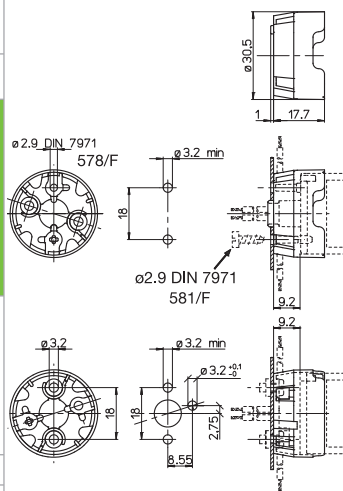

— Steatite body
— PPS base (T1= 240 °C)
— Nickel contacts

226/...-UL (a richiesta/on demand)

1226/SF

GU10 2A-250V T270

PORTALAMPADE IP20

— Corpo in LCP
— Contatti in acciaio nichelato

IP20 LAMP HOLDER

— LCP body
— Nickel plated steel contacts

3226/SF

GU10 2A-250V T270

PORTALAMPADE IP20

— Corpo in LCP
— Contatti in acciaio nichelato

IP20 LAMP HOLDER

— LCP body
— Nickel plated steel contacts

118 118/N

SUPPORTI PER CLASSE II

118= bianco .../N= nero
— Corpo in PBT

BRACKETS FOR CLASS II

118= white .../N= black
— PBT body

Per/For: 226/... 1226/... 3226/...

118/A 118/A-N 118/B 118/B-N

SUPPORTI PER CLASSE II

118/A 118/B= bianco .../N= nero
— Corpo in PBT

BRACKETS FOR CLASS II

118/A 118/B= white .../N= black
— PBT body

Per/For: 226/... 1226/... 3226/...