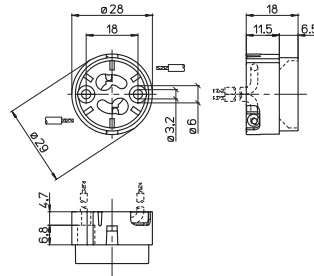

— Steatite body
— PPS base (T1= 240 °C)
— Nickel contacts

226/...-UL (a richiesta/on demand)

1226/SF

GU10 2A-250V T270

PORTALAMPADE IP20

— Corpo in LCP
— Contatti in acciaio nichelato

IP20 LAMP HOLDER

— LCP body
— Nickel plated steel contacts