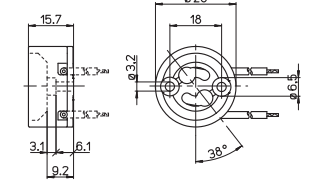

Bemerkung

Notes

V391/G/T V391/GV/T

CAPPELLOTTI A SCATTO

in PET
.../G= con foro filettato M10x1
.../GV= con foro filettato M10x1/vite di blocco

SNAP-ON CAPS

in PET
.../G= with M10x1 threaded hole
.../GV= with M10x1 threaded hole/locking screw

V391/G/T

V391/GV/T

Per/For: 227/... V5040

226 226/TF 226/TF-FEP 226/DS 226/DT

GU10 2A-250V T250

PORTALAMPADE IP20

— Corpo in steatite
— Base in PPS (T1= 240 °C)
— Contatti in nichel

IP20 LAMP HOLDERS

— Steatite body
— PPS base (T1= 240 °C)
— Nickel contacts

226/...-UL (a richiesta/on demand)

1226/SF

GU10 2A-250V T270

PORTALAMPADE IP20

— Corpo in LCP
— Contatti in acciaio nichelato

IP20 LAMP HOLDER

— LCP body
— Nickel plated steel contacts