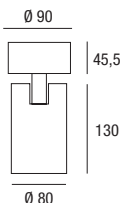

Led: LUMILEDS - PHILIPS maintenance of minimum luminous flux to 80%: 50.000h (L80B10).

Orientabilità - Adjustability

220-240V 50/60Hz

IK07

IP20

LED Primadonna C-W

20W

30W

60W

A richiesta: dimmerabile
On demand: *dimmable*

CRI >90

colour	W		lm output	K		 on demand	pcs	Kg	CELL
B	20	Led COB	3000	3000	40°	24°	001	1,40	32924/20
N	20	Led COB	3000	3000	40°	24°	001	1,40	32925/20
B	20	Led COB	3000	4000	40°	24°	001	1,40	32924/20/4K
N	20	Led COB	3000	4000	40°	24°	001	1,40	32925/20/4K
B	30	Led COB	3000	3000	40°	24°	001	1,40	32924/30
N	30	Led COB	3000	3000	40°	24°	001	1,40	32925/30
B	30	Led COB	3000	4000	40°	24°	001	1,40	32924/30/4K
N	30	Led COB	3000	4000	40°	24°	001	1,40	32925/30/4K
B	60	Led COB	6000	3000	40°	24°	001	1,55	32924/60
B	60	Led COB	6000	4000	40°	24°	001	1,55	32924/60/4K
N	60	Led COB	6000	3000	40°	24°	001	1,55	32935/60