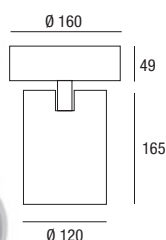

60W

A richiesta: dimmerabile
On demand: *dimmable*

CRI >90

colour	W		lm output	K		 on demand	pcs	Kg	CELL
B	20	Led COB	3000	3000	40°	24°	001	1,40	32924/20
N	20	Led COB	3000	3000	40°	24°	001	1,40	32925/20
B	20	Led COB	3000	4000	40°	24°	001	1,40	32924/20/4K
N	20	Led COB	3000	4000	40°	24°	001	1,40	32925/20/4K
B	30	Led COB	3000	3000	40°	24°	001	1,40	32924/30
N	30	Led COB	3000	3000	40°	24°	001	1,40	32925/30
B	30	Led COB	3000	4000	40°	24°	001	1,40	32924/30/4K
N	30	Led COB	3000	4000	40°	24°	001	1,40	32925/30/4K
B	60	Led COB	6000	3000	40°	24°	001	1,55	32924/60
B	60	Led COB	6000	4000	40°	24°	001	1,55	32924/60/4K
N	60	Led COB	6000	3000	40°	24°	001	1,55	32935/60