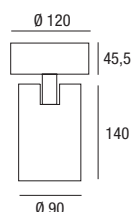

Led: LUMILEDS - PHILIPS maintenance of minimum luminous flux to 80%: 50.000h (L80B10).

Orientabilità - Adjustability

220-240V 50/60Hz

IK07

IP20

LED Primadonna C-W

20W

30W

60W

A richiesta: dimmerabile
On demand: *dimmable*

CRI >90

colour	W		lm output	K		 on demand	pcs	Kg	CELL
B	20	Led COB	3000	3000	40°	24°	001	1,40	32924/20
N	20	Led COB	3000	3000	40°	24°	001	1,40	32925/20
B	20	Led COB	3000	4000	40°	24°	001	1,40	32924/20/4K
N	20	Led COB	3000	4000	40°	24°	001	1,40	32925/20/4K
B	30	Led COB	3000	3000	40°	24°	001	1,40	32924/30
N	30	Led COB	3000	3000	40°	24°	001	1,40	32925/30
B	30	Led COB	3000	4000	40°	24°	001	1,40	32924/30/4K
N	30	Led COB	3000	4000	40°	24°	001	1,40	32925/30/4K
B	60	Led COB	6000	3000	40°	24°	001	1,55	32924/60
B	60	Led COB	6000	4000	40°	24°	001	1,55	32924/60/4K
N	60	Led COB	6000	3000	40°	24°	001	1,55	32935/60