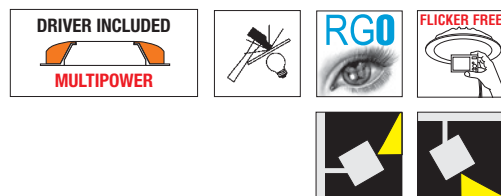

LED Primadonna U-Boot 20-30W

	colour	W max		K		pcs	Kg	CELL
U-BOOT	B	30 (20)	Led COB	3000	40°	001	1,30	3292030UB
U-BOOT	B	30 (20)	Led COB	3000	40°	001	1,30	32920UBDA
U-BOOT	B	30 (20)	Led COB	4000	40°	001	1,30	32920304KUB
U-BOOT	B	30 (20)	Led COB	4000	40°	001	1,30	329204KUBDA
U-BOOT	B	30 (20)	Led COB	3000	24°	001	1,30	32921/30/UB
U-BOOT	B	30 (20)	Led COB	3000	24°	001	1,30	32921/UBDA
U-BOOT	N	30 (20)	Led COB	3000	40°	001	1,30	32922/30/UB
U-BOOT	N	30 (20)	Led COB	3000	40°	001	1,30	32922/UBDA
U-BOOT	N	30 (20)	Led COB	4000	40°	001	1,30	32922304KUB
U-BOOT	N	30 (20)	Led COB	4000	40°	001	1,30	329224KUBDA

Taratura/Settings DIP-SWITCH							
Iout	mA	300	400	450	550	650	700
Lm	Lm output	1.430	1.870	2.090	2.530	2.970	3.190
Power	W	13	17	19	23	27	29
Taratura standard di fabbrica Driver standard factory settings