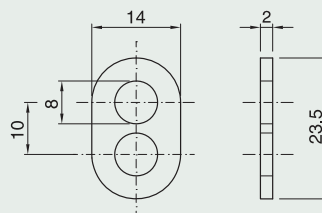

Cord-strain for round cables H03VV-F 2x0.75 mm²

Packaging: 1000 pieces

code 002211 black

code 017241 neutral

code 002210 white

TC 31 NEUTRO