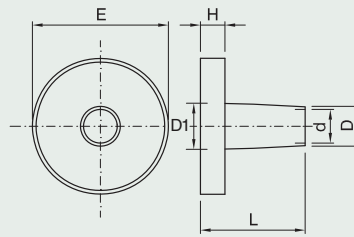

Insulator for E27 lampholder

Packaging: 1000 pieces

IS26 code 015571 black

IS27 code 002134 black code 002133 white

IS 27 ISOLATORE BIANCO

Code	Dimensions (mm)					
	D	d	E	H	L	D1
IS 26	6.5	5.5	22.2	5	12	7
IS 27	6.5	6	25.5	4	30	7

Cord-strain for flat cables H03VVH2-F 2x0.75 mm²

Packaging: 1000 pieces

code 022000 black

code 022055 white

TC 30 BIANCO

Cord-strain for round cables H03VV-F 2x0.75 mm²

Packaging: 1000 pieces

code 002211 black