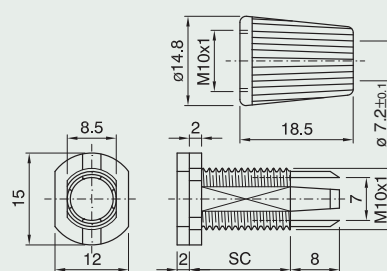

code 026916 gold

cord grip SC 20

cod. 027243 black

cod. 027242 white

SC 15 SERRACAVO BIANCO

Ring nut

code 010053 black

code 009540 white

code 018703 gold

CAPPUCCIO X SC15/20 BIANCO

Cord grip for round cables H03VV-F and H05VV-F with male threaded fixing (M10x1)

Packaging: 1000 pieces

cord grip SC 15M

code 024563 black

code 024478 white

code 027240 gold

SC 15M SERRACAVO BIANCO

Ring nut

code 010053 black

code 009540 white

code 018703 gold

CAPPUCCIO X SC15/20 BIANCO