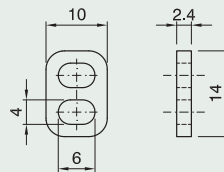

Insulator for E27 lampholder

Packaging: 1000 pieces

IS26 code 015571 black

IS27 code 002134 black code 002133 white

IS 27 ISOLATORE BIANCO

Code	Dimensions (mm)					
	D	d	E	H	L	D1
IS 26	6.5	5.5	22.2	5	12	7
IS 27	6.5	6	25.5	4	30	7

Cord-strain for flat cables H03VVH2-F 2x0.75 mm²

Packaging: 1000 pieces

code 022000 black

code 022055 white

TC 30 BIANCO

Cord-strain for round cables H03VV-F 2x0.75 mm²

Packaging: 1000 pieces

code 002211 black