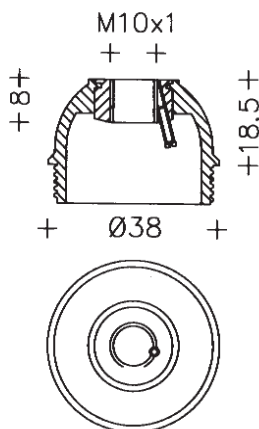

Lampenfassung B22 glatt weiss

Art. VB/7175/B22/1

Kappe

7000

Nippel in metallo

*Threaded metal entry with
locking screw and tube stop*

Mantel

7175 (E27-B22)

Stein

B22/1

Morsetti a vite, B22
Screw terminals, B22