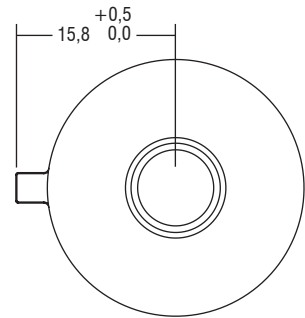

XTSA 57

Nipples for adapter with built-in LED driver GA-XXX Attacchi per adattatore da binario con LED driver incorporato GA-XXX

Accessories Accessori	Code Codice	Thread Cavo	H mm	Ø mm	Color Colore	
XTSA 57/8-9	488788014	M 10x1	8	7,4	Alluminium Alluminio	
XTSA 57/12-9	488788015	M 10x1	12	7,4	Alluminium Alluminio	