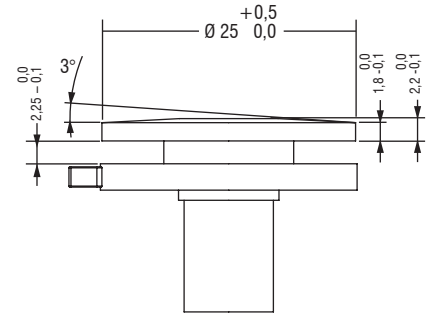

XTSA 57

Nipples for adapter with built-in LED driver GA-XXX Attacchi per adattatore da binario con LED driver incorporato GA-XXX

Accessories Accessori	Code Codice	Thread Cavo	H mm	Ø mm	Color Colore	
XTSA 57/8-9	488788014	M 10x1	8	7,4	Alluminium Alluminio	
XTSA 57/12-9	488788015	M 10x1	12	7,4	Alluminium Alluminio	

XTSA 57/8-9

XTSA 57/12-9

230V LED driver track adapters
Alimentatore LED 230V per adattatori da binario

10.1

GA-XXX