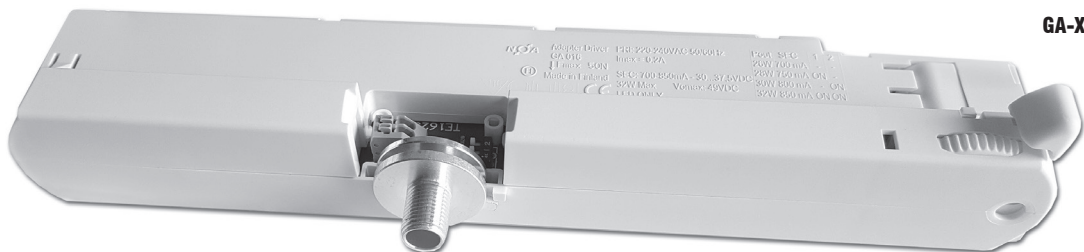

XTSA 57

Nipples for adapter with built-in LED driver GA-XXX Attacchi per adattatore da binario con LED driver incorporato GA-XXX

Accessories Accessori	Code Codice	Thread Cavo	H mm	Ø mm	Color Colore	
XTSA 57/8-9	488788014	M 10x1	8	7,4	Alluminium Alluminio	
XTSA 57/12-9	488788015	M 10x1	12	7,4	Alluminium Alluminio	

XTSA 57/8-9

XTSA 57/12-9

230V LED driver track adapters
Alimentatore LED 230V per adattatori da binario

10.1

GA-XXX