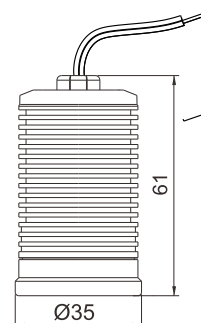

MR11 LED Modul EG35

Eigenschaften

- Aluminum Housing
- 20°/30°/38°/46°/60° Angle
- White/black finishing
- High lumen output with lower wattage
- Easy installation and modular accessories

Linsen Version

Artikel	Lichtstrom	Strom	Leistung	Masse
EG35L5	550lm	140mA	5W	D35 H37mm
EG35L6	640lm	180mA	6W	D35 H52mm
EG35L7	720lm	200mA	7W	D35 H61mm